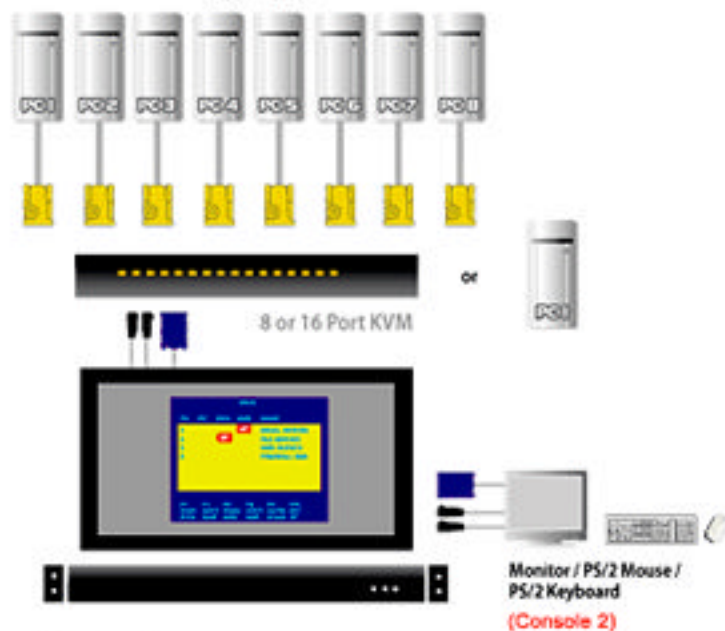

KVM-1200MA

8 or 16 PCs

Esis Pty Ltd
02 9481 7420

Specifications

Connectors	Second Console	Keyboard	1 x Min Din-6 Female (Purple)
		Mouse	1 x Min Din-6 Female (Green)
		Video	1 x HDB-15 Female (Blue)
	Computer	Keyboard/Video/Mouse	1 x SPHD-15 Female (Yellow)
	Power		3 prong AC Socket
Switches	LCM Adjustment		4 x Buttons
	KM Reset		1 x Semi-Recessed Pushbutton
	Power		1 x Rocker Switch
LEDs	Power		1 (Blue)
	Num Lock		1 x (Green)
	Caps Lock		1 x (Green)
	Scroll Lock		1 x (Green)
Emulation	Keyboard		PS/2
	Mouse		
Video	15" LCD		1024 x 768; DDC2B
	17" LCD		1280 x 1024; DDC2B
I/P Rating			100 ~ 240 VAC; 50/60 Hz; 1A
Power Consumption	15" LCD		120V,16W / 230V,19W
	17" LCD		120V,27W / 230V,35W
Environment	Operating Temperature		0°~40°C
	Storage Temperature		-20°~60°C
	Humidity		0~80% RH, NC
Physical Properties	Housing		Metal
	Weight	15" LCD	13.2kg
		17" LCD	13.7kg
	Dimensions (L x W x H)		52 x 48 x 4.4cm (19"-1U)