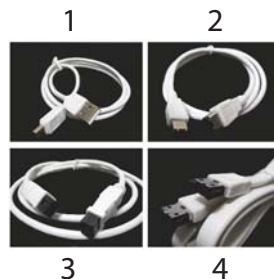

Audio / Video Application

The iStoragePro Dock View RAID drive is designed with a finished aluminum enclosure and is equipped with a studio-style low noise fan module to ensure data integrity, reliability and to reduce noise interference. The Dock View is a perfect tower storage device that allows users to backup any file type, including personal data, music MP3s, high-resolution video, digital photos and Apple Time Machine system backup application. The Dock View can operate anywhere in the world with easy connection to your host computer via USB, FireWire or an eSATA interface.

Esis Pty Ltd 02 9481 7420 www.esis.com.au

iStoragePro Dock View Specifications:

Model Number:	iT2DOCKV01T	iT2DOCKV02T	iT2DOCKV04T
Capacity	1TB (Raw Capacity)	2TB(Raw Capacity)	4TB (Raw Capacity)
Enclosure Type	Tower Array	Tower Array	Tower Array
Array Type	RAID Drive	RAID Drive	RAID Drive
Number of Disks	2 x 3.5" disks	2 x 3.5" disks	2 x 3.5" disks
Disk Interface	3Gb/s SATA II	3Gb/s SATA II	3Gb/s SATA II
Host Interface	USB / FireWire / eSATA	USB / FireWire / eSATA	USB / FireWire / eSATA
Cooling	Active Heatsink & Cooling Fan	Active Heatsink & Cooling Fan	Active Heatsink & Cooling Fan
Supported OS	Mac OSX Windows	Mac OSX Windows	Mac OSX Windows
Power Supply	Universal AC Adapter	Universal AC Adapter	Universal AC Adapter
Package Dim. (LxWxH)	12.50"x7.60"x6.80"	12.50"x7.60"x6.80"	12.50"x7.60"x6.80"
Weight	10 lbs	10 lbs	10 lbs
Warranty	3 Years Limited	3 Years Limited	3 Years Limited

Standard Items - Included:

(1) USB, (1) FireWire 400, (1) FireWire 800, (1) eSATA

-  USB 2.0 Cable (1)
-  FireWire 400 Cable (1)
-  FireWire 800 Cable (1)
-  eSATA Cable (1)

(1) iStoragePro Dock View 2 X 3.5" RAID Drive