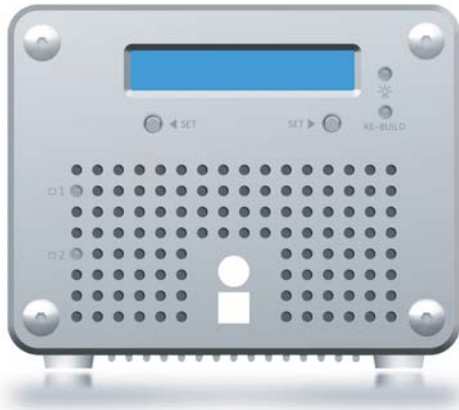

2 Bay, 3.5" USB/FireWire/eSATA RAID Drive with LCD View

Key Features

- Capacity up to 4TB
- Multi-interface: USB, FireWire and eSATA
- RAID 0 or 1 data protected drive
- LCD View for precision monitoring
- Supports 3.5" SATA II drives @ 7200 rpm
- Heat sink and cooling fan to ensure data integrity and reliability
- Universal AC power adapter
- Unique Design: Aluminum finished enclosure
- MAC OS X, Windows Vista/XP (Windows XP limited to 2 TB)
- 3 Year Limited Warranty

Product Overview

The iStoragePro Dock View RAID drive is the perfect storage solution for traveling business people: portable and stylish for today's lifestyle. The Dock View is equipped with a quad interface, offering simple connectivity by providing USB 2.0, FireWire 400, FireWire800 and eSATA ports in a single unit. This efficient interface simplifies setup and is cost effective without compromising performance & protection. The drive can write at speeds up to 80 MB/sec. This is one of the coolest and sleekest creative media storage solutions of the 21st century.

Audio / Video Application

The iStoragePro Dock View RAID drive is designed with a finished aluminum enclosure and is equipped with a studio-style low noise fan module to ensure data integrity, reliability and to reduce noise interference. The Dock View is a perfect tower storage device that allows users to backup any file type, including personal data, music MP3s, high-resolution video, digital photos and Apple Time Machine system backup application. The Dock View can operate anywhere in the world with easy connection to your host computer via USB, FireWire or an eSATA interface.