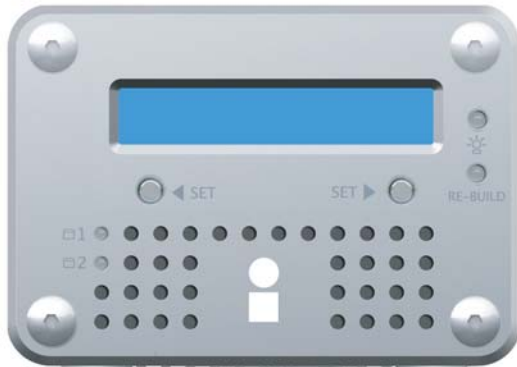

2 Bay, USB / FireWire / eSATA 2 X 2.5" storage disk with LCD

Key Features

- Capacity up to 1TB
- Multi-interface: USB, FireWire and eSATA
- RAID 0 or 1 data protected drive
- LCD View for precision monitoring
- Supports 2.5" SATA II drives @ 5400 rpm, 7200 rpm or SSD
- Heat sink and cooling fan to ensure data integrity and reliability
- Bus Powered by FireWire or USB 2.0 or power via Universal AC power adapter
- Unique Design: Aluminum finished enclosure
- MAC OS X, Windows Vista/XP (Windows XP limited to 2 TB)
- 3 Year Limited Warranty

Product Overview

The iStoragePro Pocket View RAID drive is the perfect storage solution for traveling business people and creative professionals. It is small, lightweight (using 2.5" hard drives) and sports a stylish design, created with today's lifestyle in mind. You can take your projects on the road, in the air or anywhere else your busy schedule requires. The iStoragePro Pocket View RAID drive is bus powered, or can use the included A/C adapter (if not connected to FireWire/USB). It is easy, portable and ready for action at a moment's notice. This is one of the coolest and sleekest creative media storage solutions of the 21st century.

Audio / Video Application

The iStoragePro Pocket View RAID is a perfect Notebook storage device, allowing users to backup any file types including personal data, music MP3s, high-resolution video, digital photos and Apple Time Machine system backup application. iStoragePro Pocket View RAID utilizes low power consumption and a bus-powered design, which means it can operate anywhere on the planet with easy connection to your host computer via a USB, FireWire or an eSATA interface.

Standard Items - Included:

(1) USB, (1) eSATA Cable,
(1) FireWire 800 Cable

- USB 2.0 Cable (1)
- eSATA - eSATA Cable (1)
- FireWire 800 Cable (1)

(1) iStoragePro Pocket View Drive

- Pocket View 2 x 2.5" Drive
- Power Adapter
- User Guide
- Product Guide CD