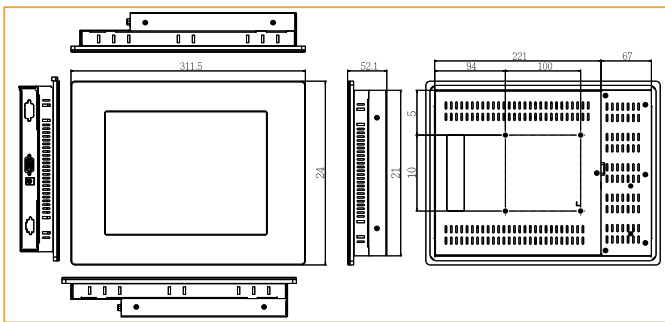

| Model | ISDM-084G | ISDM-104G | ISDM-121G | ISDM-150G | ISDM-170G | ISDM-190G |
|--------------------------------------|--------------------------------------|--------------------|----------------|-------------------------------|------------------|----------------------|
| LCD Size | 8.4" TFT | 10.4" TFT | 12.1" TFT | 15" TFT | 17" TFT | 19" TFT |
| Input Interface | Analog VGA | | | Analog VGA + DVI-D | | |
| Max Resolution | 800 x 600 | 800 x 600 | 800 x 600 | 1024 x 768 | 1280 x 1024 | 1280 x 1024 |
| Brightness (cd/m²) | 220 / 450 | 230 / 400 | 400 | 350 | 300 | 300 |
| Contrast | 500 : 1 | 500 : 1 | 500:1 | 400:1 | 500:1 | 700:1 |
| LCD Color | 262K | 262K | 262K | 262K | 16.2M | 16.2M |
| Pixel Pitch (mm) | 0.213 | 0.264 | 0.3075 | 0.297 | 0.264 | 0.294 |
| Front Frame | Stainless Steel | | | | | |
| Chassis | Heavy-Duty Steel | | | | | |
| View Angle (H/V) | 130/110 | 120/100 | 120/100 | 140/110 | 120/100 | 140/130 |
| Power Adapter | 25W 63000-UP0251E12PL02-RS | | | 45W 63000-UP0451E12P81L-RS | | |
| OSD function | YES | | | | | |
| Mounting | Stand / Panel / Wall / Arm (100x100) | | | | | |
| Back Cover Color | Silver | | | | | |
| Dimension (WxHxD) (mm) | 244 x 178 x 49 | 311.5 x 242 x 52.1 | 340 x 260 x 58 | 409.25x 308.25 x 63.2 | 452 x 356 x 63.2 | 482.6 x 399.3 x 71.6 |
| Operation Temperature (°C) | 0~50°C | | | | | |
| IP Level | IP 65 | | | | | |
| N/G Weight | 2.3 kg | 3.4 kg | 4.4 kg | 6.6 kg | 9.2 kg | 10.75 kg |

Dimensions

ISDM-84G

ISDM-104G

ISDM-121G

ISDM-150G

ISDM-170G

ISDM-190GS

DM Series Ordering Information