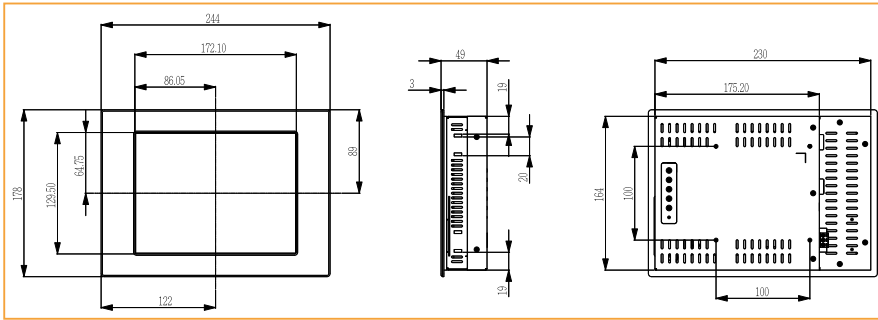

| Model | ISDM-084G | ISDM-104G | ISDM-121G | ISDM-150G | ISDM-170G | ISDM-190G |
|--------------------------------------|--------------------------------------|--------------------|----------------|-------------------------------|------------------|----------------------|
| LCD Size | 8.4" TFT | 10.4" TFT | 12.1" TFT | 15" TFT | 17" TFT | 19" TFT |
| Input Interface | Analog VGA | | | Analog VGA + DVI-D | | |
| Max Resolution | 800 x 600 | 800 x 600 | 800 x 600 | 1024 x 768 | 1280 x 1024 | 1280 x 1024 |
| Brightness (cd/m²) | 220 / 450 | 230 / 400 | 400 | 350 | 300 | 300 |
| Contrast | 500 : 1 | 500 : 1 | 500:1 | 400:1 | 500:1 | 700:1 |
| LCD Color | 262K | 262K | 262K | 262K | 16.2M | 16.2M |
| Pixel Pitch (mm) | 0.213 | 0.264 | 0.3075 | 0.297 | 0.264 | 0.294 |
| Front Frame | Stainless Steel | | | | | |
| Chassis | Heavy-Duty Steel | | | | | |
| View Angle (H/V) | 130/110 | 120/100 | 120/100 | 140/110 | 120/100 | 140/130 |
| Power Adapter | 25W 63000-UP0251E12PL02-RS | | | 45W 63000-UP0451E12P81L-RS | | |
| OSD function | YES | | | | | |
| Mounting | Stand / Panel / Wall / Arm (100x100) | | | | | |
| Back Cover Color | Silver | | | | | |
| Dimension (WxHxD) (mm) | 244 x 178 x 49 | 311.5 x 242 x 52.1 | 340 x 260 x 58 | 409.25x 308.25 x 63.2 | 452 x 356 x 63.2 | 482.6 x 399.3 x 71.6 |
| Operation Temperature (°C) | 0~50°C | | | | | |
| IP Level | IP 65 | | | | | |
| N/G Weight | 2.3 kg | 3.4 kg | 4.4 kg | 6.6 kg | 9.2 kg | 10.75 kg |

Dimensions

ISDM-84G

ISDM-104G

ISDM-121G

ISDM-150G

ISDM-170G

ISDM-190GS

DM Series Ordering Information