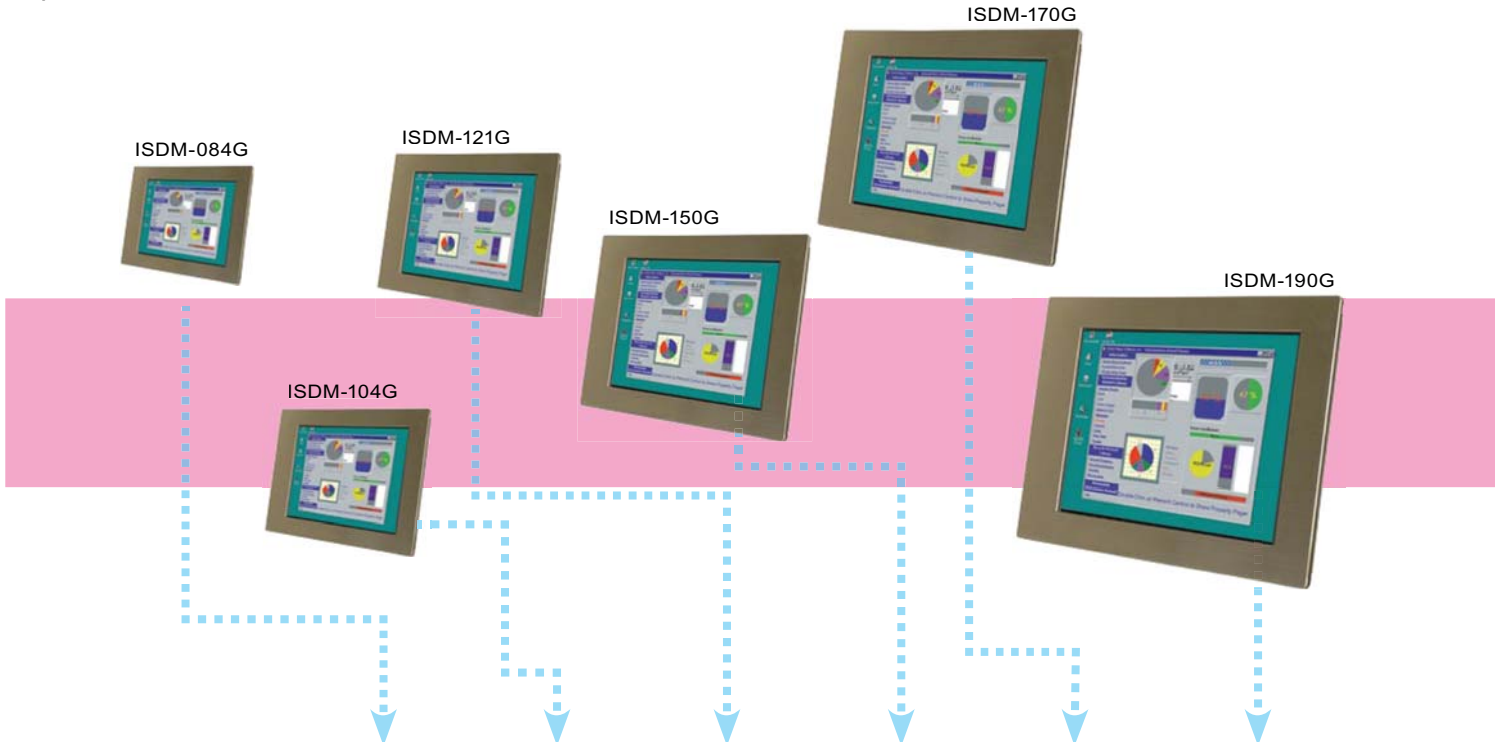

| Model | ISDM-084G | ISDM-104G | ISDM-121G | ISDM-150G | ISDM-170G | ISDM-190G |
|--------------------------------------|--------------------------------------|--------------------|----------------|-------------------------------|------------------|----------------------|
| LCD Size | 8.4" TFT | 10.4" TFT | 12.1" TFT | 15" TFT | 17" TFT | 19" TFT |
| Input Interface | Analog VGA | | | Analog VGA + DVI-D | | |
| Max Resolution | 800 x 600 | 800 x 600 | 800 x 600 | 1024 x 768 | 1280 x 1024 | 1280 x 1024 |
| Brightness (cd/m²) | 220 / 450 | 230 / 400 | 400 | 350 | 300 | 300 |
| Contrast | 500 : 1 | 500 : 1 | 500:1 | 400:1 | 500:1 | 700:1 |
| LCD Color | 262K | 262K | 262K | 262K | 16.2M | 16.2M |
| Pixel Pitch (mm) | 0.213 | 0.264 | 0.3075 | 0.297 | 0.264 | 0.294 |
| Front Frame | Stainless Steel | | | | | |
| Chassis | Heavy-Duty Steel | | | | | |
| View Angle (H/V) | 130/110 | 120/100 | 120/100 | 140/110 | 120/100 | 140/130 |
| Power Adapter | 25W 63000-UP0251E12PL02-RS | | | 45W 63000-UP0451E12P81L-RS | | |
| OSD function | YES | | | | | |
| Mounting | Stand / Panel / Wall / Arm (100x100) | | | | | |
| Back Cover Color | Silver | | | | | |
| Dimension (WxHxD) (mm) | 244 x 178 x 49 | 311.5 x 242 x 52.1 | 340 x 260 x 58 | 409.25x 308.25 x 63.2 | 452 x 356 x 63.2 | 482.6 x 399.3 x 71.6 |
| Operation Temperature (°C) | 0~50°C | | | | | |
| IP Level | IP 65 | | | | | |
| N/G Weight | 2.3 kg | 3.4 kg | 4.4 kg | 6.6 kg | 9.2 kg | 10.75 kg |