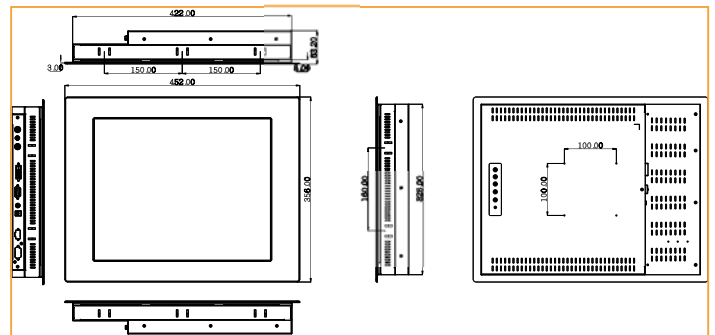

| Model | ISDM-084G | ISDM-104G | ISDM-121G | ISDM-150G | ISDM-170G | ISDM-190G |
|--------------------------------------|--------------------------------------|--------------------|----------------|-------------------------------|------------------|----------------------|
| LCD Size | 8.4" TFT | 10.4" TFT | 12.1" TFT | 15" TFT | 17" TFT | 19" TFT |
| Input Interface | Analog VGA | | | Analog VGA + DVI-D | | |
| Max Resolution | 800 x 600 | 800 x 600 | 800 x 600 | 1024 x 768 | 1280 x 1024 | 1280 x 1024 |
| Brightness (cd/m²) | 220 / 450 | 230 / 400 | 400 | 350 | 300 | 300 |
| Contrast | 500 : 1 | 500 : 1 | 500:1 | 400:1 | 500:1 | 700:1 |
| LCD Color | 262K | 262K | 262K | 262K | 16.2M | 16.2M |
| Pixel Pitch (mm) | 0.213 | 0.264 | 0.3075 | 0.297 | 0.264 | 0.294 |
| Front Frame | Stainless Steel | | | | | |
| Chassis | Heavy-Duty Steel | | | | | |
| View Angle (H/V) | 130/110 | 120/100 | 120/100 | 140/110 | 120/100 | 140/130 |
| Power Adapter | 25W 63000-UP0251E12PL02-RS | | | 45W 63000-UP0451E12P81L-RS | | |
| OSD function | YES | | | | | |
| Mounting | Stand / Panel / Wall / Arm (100x100) | | | | | |
| Back Cover Color | Silver | | | | | |
| Dimension (WxHxD) (mm) | 244 x 178 x 49 | 311.5 x 242 x 52.1 | 340 x 260 x 58 | 409.25x 308.25 x 63.2 | 452 x 356 x 63.2 | 482.6 x 399.3 x 71.6 |
| Operation Temperature (°C) | 0~50°C | | | | | |
| IP Level | IP 65 | | | | | |
| N/G Weight | 2.3 kg | 3.4 kg | 4.4 kg | 6.6 kg | 9.2 kg | 10.75 kg |

Dimensions

ISDM-84G

ISDM-104G

ISDM-121G

ISDM-150G

ISDM-170G

ISDM-190GS

DM Series Ordering Information