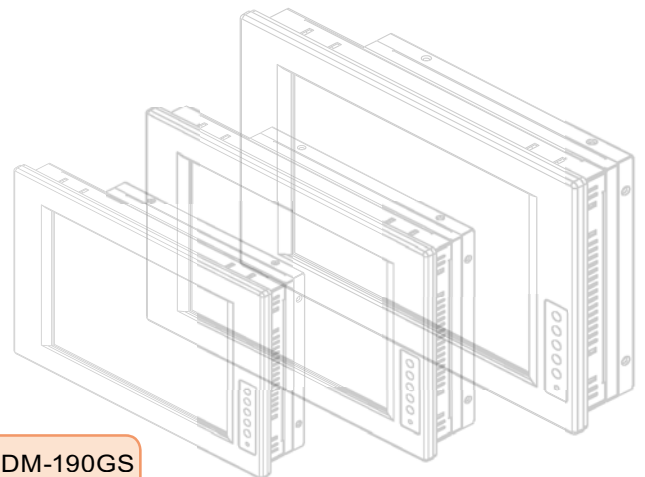

| Model | ISDM-084G | ISDM-104G | ISDM-121G | ISDM-150G | ISDM-170G | ISDM-190G |
|--------------------------------------|--------------------------------------|--------------------|----------------|-------------------------------|------------------|----------------------|
| LCD Size | 8.4" TFT | 10.4" TFT | 12.1" TFT | 15" TFT | 17" TFT | 19" TFT |
| Input Interface | Analog VGA | | | Analog VGA + DVI-D | | |
| Max Resolution | 800 x 600 | 800 x 600 | 800 x 600 | 1024 x 768 | 1280 x 1024 | 1280 x 1024 |
| Brightness (cd/m²) | 220 / 450 | 230 / 400 | 400 | 350 | 300 | 300 |
| Contrast | 500 : 1 | 500 : 1 | 500:1 | 400:1 | 500:1 | 700:1 |
| LCD Color | 262K | 262K | 262K | 262K | 16.2M | 16.2M |
| Pixel Pitch (mm) | 0.213 | 0.264 | 0.3075 | 0.297 | 0.264 | 0.294 |
| Front Frame | Stainless Steel | | | | | |
| Chassis | Heavy-Duty Steel | | | | | |
| View Angle (H/V) | 130/110 | 120/100 | 120/100 | 140/110 | 120/100 | 140/130 |
| Power Adapter | 25W 63000-UP0251E12PL02-RS | | | 45W 63000-UP0451E12P81L-RS | | |
| OSD function | YES | | | | | |
| Mounting | Stand / Panel / Wall / Arm (100x100) | | | | | |
| Back Cover Color | Silver | | | | | |
| Dimension (WxHxD) (mm) | 244 x 178 x 49 | 311.5 x 242 x 52.1 | 340 x 260 x 58 | 409.25x 308.25 x 63.2 | 452 x 356 x 63.2 | 482.6 x 399.3 x 71.6 |
| Operation Temperature (°C) | 0~50°C | | | | | |
| IP Level | IP 65 | | | | | |
| N/G Weight | 2.3 kg | 3.4 kg | 4.4 kg | 6.6 kg | 9.2 kg | 10.75 kg |

Dimensions

ISDM-84G

ISDM-104G

ISDM-121G

ISDM-150G

ISDM-170G

ISDM-190GS

DM Series Ordering Information