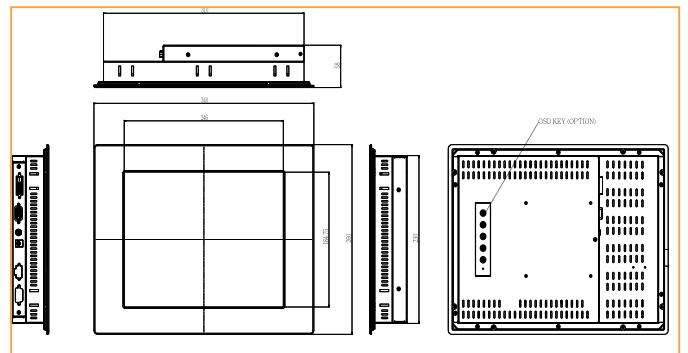

| Model | ISDM-084G | ISDM-104G | ISDM-121G | ISDM-150G | ISDM-170G | ISDM-190G |
|--------------------------------------|--------------------------------------|--------------------|----------------|-------------------------------|------------------|----------------------|
| LCD Size | 8.4" TFT | 10.4" TFT | 12.1" TFT | 15" TFT | 17" TFT | 19" TFT |
| Input Interface | Analog VGA | | | Analog VGA + DVI-D | | |
| Max Resolution | 800 x 600 | 800 x 600 | 800 x 600 | 1024 x 768 | 1280 x 1024 | 1280 x 1024 |
| Brightness (cd/m²) | 220 / 450 | 230 / 400 | 400 | 350 | 300 | 300 |
| Contrast | 500 : 1 | 500 : 1 | 500:1 | 400:1 | 500:1 | 700:1 |
| LCD Color | 262K | 262K | 262K | 262K | 16.2M | 16.2M |
| Pixel Pitch (mm) | 0.213 | 0.264 | 0.3075 | 0.297 | 0.264 | 0.294 |
| Front Frame | Stainless Steel | | | | | |
| Chassis | Heavy-Duty Steel | | | | | |
| View Angle (H/V) | 130/110 | 120/100 | 120/100 | 140/110 | 120/100 | 140/130 |
| Power Adapter | 25W 63000-UP0251E12PL02-RS | | | 45W 63000-UP0451E12P81L-RS | | |
| OSD function | YES | | | | | |
| Mounting | Stand / Panel / Wall / Arm (100x100) | | | | | |
| Back Cover Color | Silver | | | | | |
| Dimension (WxHxD) (mm) | 244 x 178 x 49 | 311.5 x 242 x 52.1 | 340 x 260 x 58 | 409.25x 308.25 x 63.2 | 452 x 356 x 63.2 | 482.6 x 399.3 x 71.6 |
| Operation Temperature (°C) | 0~50°C | | | | | |
| IP Level | IP 65 | | | | | |
| N/G Weight | 2.3 kg | 3.4 kg | 4.4 kg | 6.6 kg | 9.2 kg | 10.75 kg |

Dimensions

ISDM-84G

ISDM-104G

ISDM-121G

ISDM-150G

ISDM-170G

ISDM-190GS

DM Series Ordering Information