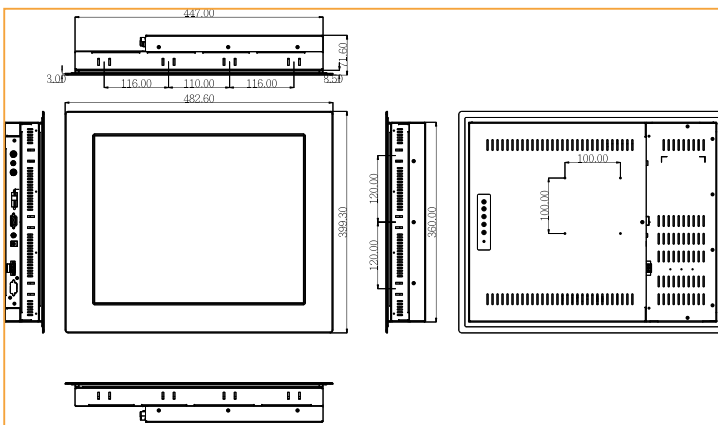

| Model | ISDM-084G | ISDM-104G | ISDM-121G | ISDM-150G | ISDM-170G | ISDM-190G |
|--------------------------------------|--------------------------------------|--------------------|----------------|-------------------------------|------------------|----------------------|
| LCD Size | 8.4" TFT | 10.4" TFT | 12.1" TFT | 15" TFT | 17" TFT | 19" TFT |
| Input Interface | Analog VGA | | | Analog VGA + DVI-D | | |
| Max Resolution | 800 x 600 | 800 x 600 | 800 x 600 | 1024 x 768 | 1280 x 1024 | 1280 x 1024 |
| Brightness (cd/m²) | 220 / 450 | 230 / 400 | 400 | 350 | 300 | 300 |
| Contrast | 500 : 1 | 500 : 1 | 500:1 | 400:1 | 500:1 | 700:1 |
| LCD Color | 262K | 262K | 262K | 262K | 16.2M | 16.2M |
| Pixel Pitch (mm) | 0.213 | 0.264 | 0.3075 | 0.297 | 0.264 | 0.294 |
| Front Frame | Stainless Steel | | | | | |
| Chassis | Heavy-Duty Steel | | | | | |
| View Angle (H/V) | 130/110 | 120/100 | 120/100 | 140/110 | 120/100 | 140/130 |
| Power Adapter | 25W 63000-UP0251E12PL02-RS | | | 45W 63000-UP0451E12P81L-RS | | |
| OSD function | YES | | | | | |
| Mounting | Stand / Panel / Wall / Arm (100x100) | | | | | |
| Back Cover Color | Silver | | | | | |
| Dimension (WxHxD) (mm) | 244 x 178 x 49 | 311.5 x 242 x 52.1 | 340 x 260 x 58 | 409.25x 308.25 x 63.2 | 452 x 356 x 63.2 | 482.6 x 399.3 x 71.6 |
| Operation Temperature (°C) | 0~50°C | | | | | |
| IP Level | IP 65 | | | | | |
| N/G Weight | 2.3 kg | 3.4 kg | 4.4 kg | 6.6 kg | 9.2 kg | 10.75 kg |

Dimensions

ISDM-84G

ISDM-104G

ISDM-121G

ISDM-150G

ISDM-170G

ISDM-190GS

DM Series Ordering Information