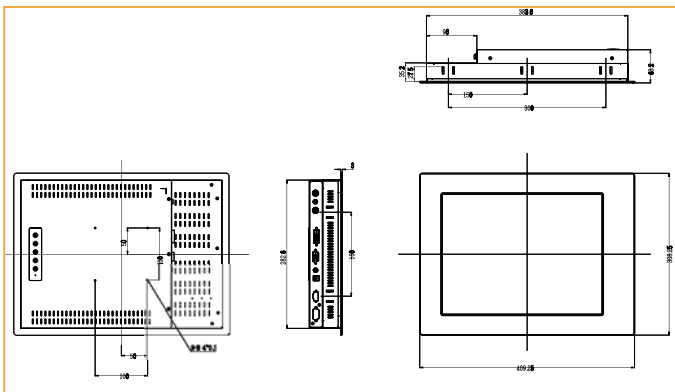

| Model | ISDM-084G | ISDM-104G | ISDM-121G | ISDM-150G | ISDM-170G | ISDM-190G |
|--------------------------------------|--------------------------------------|--------------------|----------------|-------------------------------|------------------|----------------------|
| LCD Size | 8.4" TFT | 10.4" TFT | 12.1" TFT | 15" TFT | 17" TFT | 19" TFT |
| Input Interface | Analog VGA | | | Analog VGA + DVI-D | | |
| Max Resolution | 800 x 600 | 800 x 600 | 800 x 600 | 1024 x 768 | 1280 x 1024 | 1280 x 1024 |
| Brightness (cd/m²) | 220 / 450 | 230 / 400 | 400 | 350 | 300 | 300 |
| Contrast | 500 : 1 | 500 : 1 | 500:1 | 400:1 | 500:1 | 700:1 |
| LCD Color | 262K | 262K | 262K | 262K | 16.2M | 16.2M |
| Pixel Pitch (mm) | 0.213 | 0.264 | 0.3075 | 0.297 | 0.264 | 0.294 |
| Front Frame | Stainless Steel | | | | | |
| Chassis | Heavy-Duty Steel | | | | | |
| View Angle (H/V) | 130/110 | 120/100 | 120/100 | 140/110 | 120/100 | 140/130 |
| Power Adapter | 25W 63000-UP0251E12PL02-RS | | | 45W 63000-UP0451E12P81L-RS | | |
| OSD function | YES | | | | | |
| Mounting | Stand / Panel / Wall / Arm (100x100) | | | | | |
| Back Cover Color | Silver | | | | | |
| Dimension (WxHxD) (mm) | 244 x 178 x 49 | 311.5 x 242 x 52.1 | 340 x 260 x 58 | 409.25x 308.25 x 63.2 | 452 x 356 x 63.2 | 482.6 x 399.3 x 71.6 |
| Operation Temperature (°C) | 0~50°C | | | | | |
| IP Level | IP 65 | | | | | |
| N/G Weight | 2.3 kg | 3.4 kg | 4.4 kg | 6.6 kg | 9.2 kg | 10.75 kg |

Dimensions

ISDM-84G

ISDM-104G

ISDM-121G

ISDM-150G

ISDM-170G

ISDM-190GS

DM Series Ordering Information