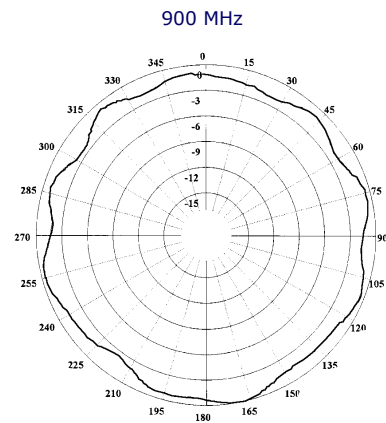

3dBd 900MHz Eurobase Antenna

Gain	3dBd
Polarisation	Vertical
Freq Range	890-960MHz
Height	317mm
Mounting	Eurobase bodymount

VSWR v Freq (MHz)