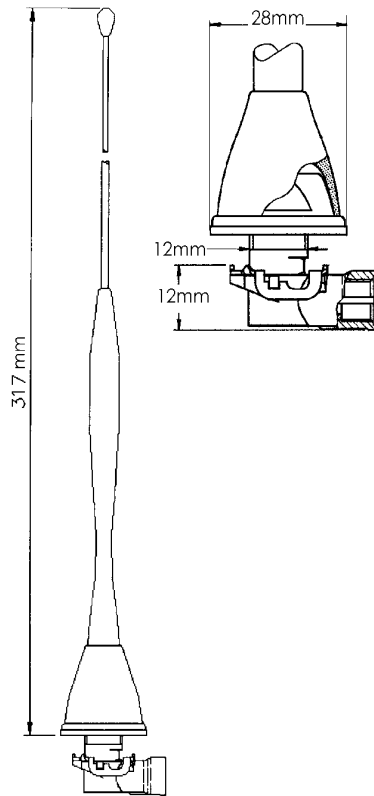

3dBd 900MHz Eurobase Antenna

Gain	3dBd
Polarisation	Vertical
Freq Range	890-960MHz
Height	317mm
Mounting	Eurobase bodymount

VSWR v Freq (MHz)