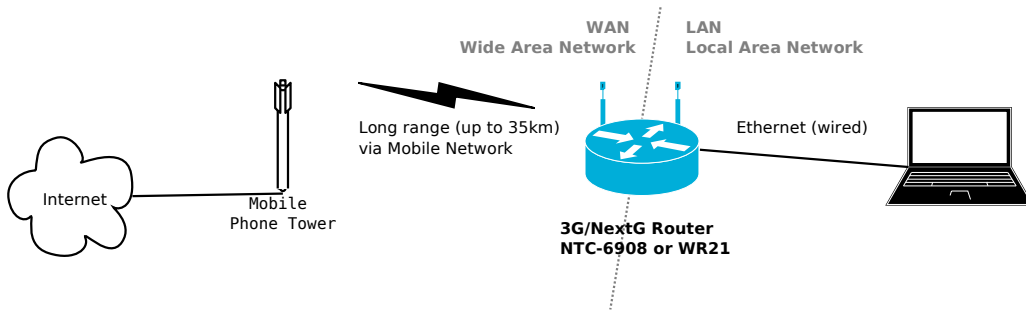

Difference between 3G/NextG Router and WiFi Access Point

3G/NextG Router: (e.g. NTC-6908, WR21)

WiFi Access Point: (e.g. NP730, HS1100N)

Esis Pty Ltd
www.esis.com.au
Ph 02 9481 7420
esis.enq@esis.com.au