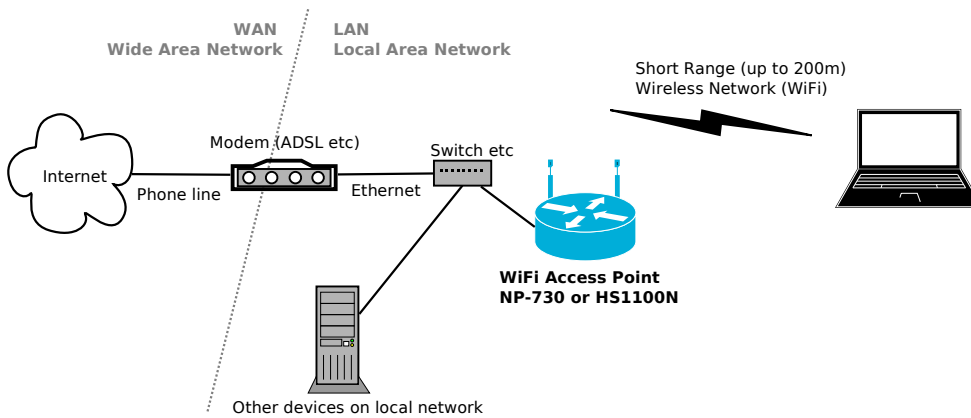

Difference between 3G/NextG Router and WiFi Access Point

3G/NextG Router: (e.g. NTC-6908, WR21)

WiFi Access Point: (e.g. NP730, HS1100N)

Esis Pty Ltd
www.esis.com.au
Ph 02 9481 7420
esis.enq@esis.com.au