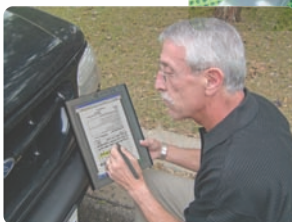

Left: On-the-go note taking and markup.