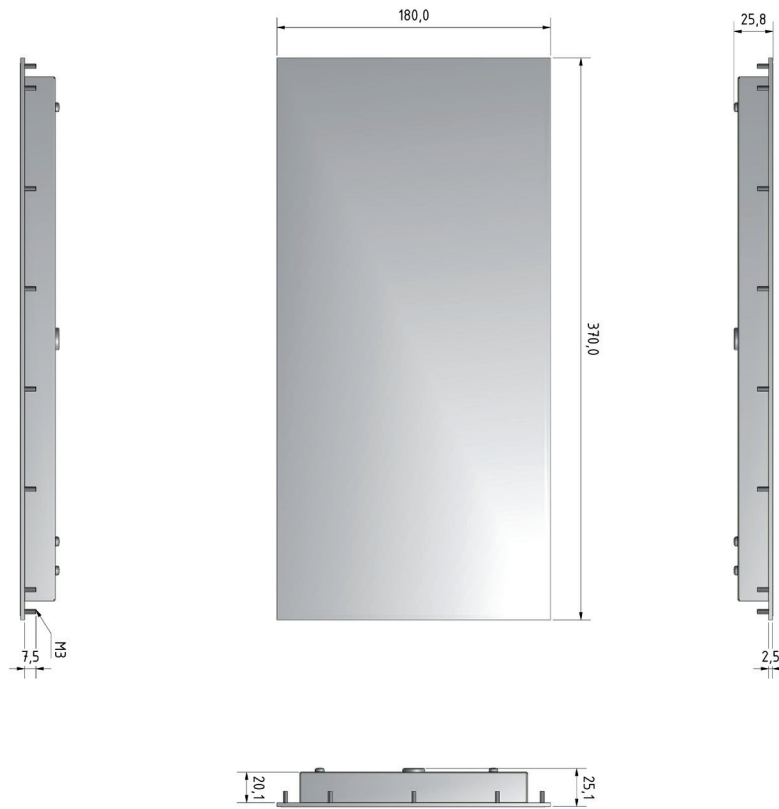

TKS-088c-TOUCH-MODUL

www.tks.indukey.com

Version 012011

Änderungen und Irrtümer vorbehalten! / Errors and omissions excepted