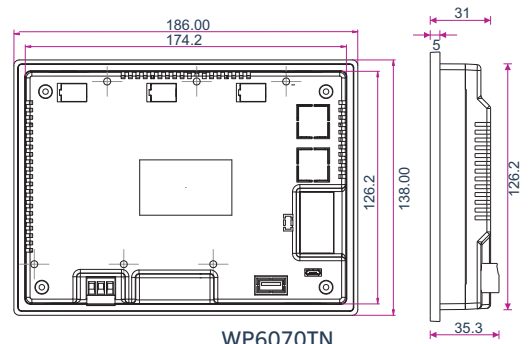

MODEL COMPARISON

Part Number	WP6043TN	WP6070TN	WP6101TN
DISPLAY			
Size	4.3" TFT, WQVGA	7" TFT, WVGA	10.1" TFT, WSVGA
Resolution	480 x 272	800 x 480	1024 x 600
Colors	16M	16M	16M
Touch Screen	Analog Resistive	Analog Resistive	Analog Resistive
CPU AND POWER			
CPU	ARM Cortex-A9 with GPU 2D / GPU 3D support		
eMMC	4 GB	4 GB	4 GB
RAM	1 GB	1 GB	1 GB
Power Supply	24 VDC (± 15%)	24 VDC (± 15%)	24 VDC (± 15%)
Isolation	Yes	Yes	Yes
INTERFACES			
Serial	None	None	None
USB Device	1x micro 2.0	1x micro 2.0	1x micro 2.0
USB Host	1x 2.0	1x 2.0	1x 2.0
Ethernet	1x 10/100 Mbps	1x 10/100 Mbps	1x 10/100 Mbps
ENVIRONMENT & APPROVALS			
Operating Temperature	0~50°C	0~50°C	0~50°C
Storage Temperature	-20~85°C	-20~85°C	-20~85°C
Humidity	10~95% non condensing		
Shock	25g, 11ms, 6 shocks per axis, total 18 shocks (X, Y, Z)		
Vibration	5~150 Hz, 3g peak, (X, Y, Z)		
Protection	IP66 for front panel mounting		
CE	Yes	Yes	Yes
UL	Yes	Yes	Yes
RoHS	Yes	Yes	Yes
FEATURES			
Supported Objects	Forms, Labels, Meters, Data List, Dialog, Canvas, Progress, Date/Time, Buttons, HTML Style, SVG		
Browser	Other browser with complete browser functionality		
Kiosk mode	Yes	Yes	Yes
OSK	Yes	Yes	Yes
Operating System	Linux Yocto	Linux Yocto	Linux Yocto

ORDERING INFORMATION

Part Number	Description
WP6043TN	4.3" TFT Web Panel
WP6070TN	7" TFT Web Panel
WP6101TN	10.1" TFT Web Panel

DIMENSIONS

WP6043TN

WP6070TN

WP6101TN

www.esis.com.au
 Ph 02 9481 7420
 Fax 02 9481 7267
 esis.enq@esis.com.au