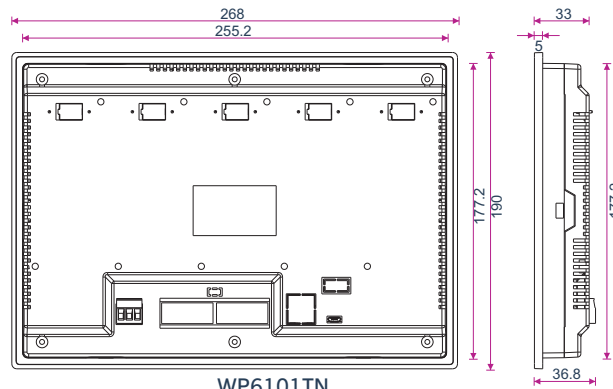

MODEL COMPARISON

Part Number	WP6043TN	WP6070TN	WP6101TN
DISPLAY			
Size	4.3" TFT, WQVGA	7" TFT, WVGA	10.1" TFT, WSVGA
Resolution	480 x 272	800 x 480	1024 x 600
Colors	16M	16M	16M
Touch Screen	Analog Resistive	Analog Resistive	Analog Resistive
CPU AND POWER			
CPU	ARM Cortex-A9 with GPU 2D / GPU 3D support		
eMMC	4 GB	4 GB	4 GB
RAM	1 GB	1 GB	1 GB
Power Supply	24 VDC (± 15%)	24 VDC (± 15%)	24 VDC (± 15%)
Isolation	Yes	Yes	Yes
INTERFACES			
Serial	None	None	None
USB Device	1x micro 2.0	1x micro 2.0	1x micro 2.0
USB Host	1x 2.0	1x 2.0	1x 2.0
Ethernet	1x 10/100 Mbps	1x 10/100 Mbps	1x 10/100 Mbps
ENVIRONMENT & APPROVALS			
Operating Temperature	0~50°C	0~50°C	0~50°C
Storage Temperature	-20~85°C	-20~85°C	-20~85°C
Humidity	10~95% non condensing		
Shock	25g, 11ms, 6 shocks per axis, total 18 shocks (X, Y, Z)		
Vibration	5~150 Hz, 3g peak, (X, Y, Z)		
Protection	IP66 for front panel mounting		
CE	Yes	Yes	Yes
UL	Yes	Yes	Yes
RoHS	Yes	Yes	Yes
FEATURES			
Supported Objects	Forms, Labels, Meters, Data List, Dialog, Canvas, Progress, Date/Time, Buttons, HTML Style, SVG		
Browser	Other browser with complete browser functionality		
Kiosk mode	Yes	Yes	Yes
OSK	Yes	Yes	Yes
Operating System	Linux Yocto	Linux Yocto	Linux Yocto

ORDERING INFORMATION

Part Number	Description
WP6043TN	4.3" TFT Web Panel
WP6070TN	7" TFT Web Panel
WP6101TN	10.1" TFT Web Panel

DIMENSIONS

WP6043TN

WP6070TN

WP6101TN

www.esis.com.au
 Ph 02 9481 7420
 Fax 02 9481 7267
 esis.enq@esis.com.au