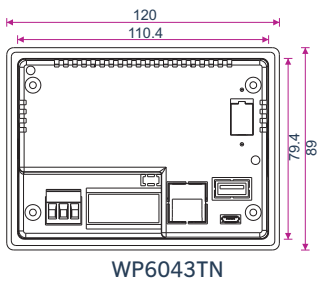

MODEL COMPARISON

Part Number	WP6043TN	WP6070TN	WP6101TN
DISPLAY			
Size	4.3" TFT, WQVGA	7" TFT, WVGA	10.1" TFT, WSVGA
Resolution	480 x 272	800 x 480	1024 x 600
Colors	16M	16M	16M
Touch Screen	Analog Resistive	Analog Resistive	Analog Resistive
CPU AND POWER			
CPU	ARM Cortex-A9 with GPU 2D / GPU 3D support		
eMMC	4 GB	4 GB	4 GB
RAM	1 GB	1 GB	1 GB
Power Supply	24 VDC (± 15%)	24 VDC (± 15%)	24 VDC (± 15%)
Isolation	Yes	Yes	Yes
INTERFACES			
Serial	None	None	None
USB Device	1x micro 2.0	1x micro 2.0	1x micro 2.0
USB Host	1x 2.0	1x 2.0	1x 2.0
Ethernet	1x 10/100 Mbps	1x 10/100 Mbps	1x 10/100 Mbps
ENVIRONMENT & APPROVALS			
Operating Temperature	0~50°C	0~50°C	0~50°C
Storage Temperature	-20~85°C	-20~85°C	-20~85°C
Humidity	10~95% non condensing		
Shock	25g, 11ms, 6 shocks per axis, total 18 shocks (X, Y, Z)		
Vibration	5~150 Hz, 3g peak, (X, Y, Z)		
Protection	IP66 for front panel mounting		
CE	Yes	Yes	Yes
UL	Yes	Yes	Yes
RoHS	Yes	Yes	Yes
FEATURES			
Supported Objects	Forms, Labels, Meters, Data List, Dialog, Canvas, Progress, Date/Time, Buttons, HTML Style, SVG		
Browser	Other browser with complete browser functionality		
Kiosk mode	Yes	Yes	Yes
OSK	Yes	Yes	Yes
Operating System	Linux Yocto	Linux Yocto	Linux Yocto

ORDERING INFORMATION

Part Number	Description
WP6043TN	4.3" TFT Web Panel
WP6070TN	7" TFT Web Panel
WP6101TN	10.1" TFT Web Panel

DIMENSIONS

WP6043TN

WP6070TN

WP6101TN

www.esis.com.au
 Ph 02 9481 7420
 Fax 02 9481 7267
 esis.enq@esis.com.au