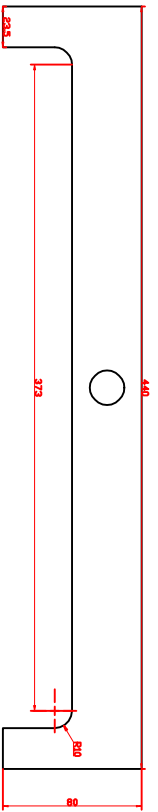

**Model: CKWS003 Wall Mount**

Protection Level: IP65; NEMA4X  
Lifespan: > 5 years.  
Interface: USB  
Supply Voltage: +5V DC +/-5%  
Operating temperature: -10C to +60C  
Storage temperature: -20C to +70C.  
Panel dimensions: 440mm x 200mm  
Dust proof, Water proof, Vandalism resistance  
Mounting type: Back mount  
No. of keys: 83 keys, high quality stainless steel  
Track ball diameter: 38mm  
Key switch Technology: Silicone switching element  
Key switch lifetime: > 5 million of operations.  
Actuation Force/travel: 1N/2.0mm  
Mounting Rack: Aluminum alloy  
Lettering: laser engraved legends for excellent durability  
G.W.: 3.70kg.  
All languages version and interface are available on request.

**Application fields:**

- Self service kiosk
- Industrial PC system
- Medical & Food industry
- Gaming machine & Vending Machine
- Navigation & aviation
- CNC machine and other factory equipment

Available from:

[www.esis.com.au](http://www.esis.com.au)  
Ph 02 9481 7420  
Fax 02 9481 7267  
[esis.enq@esis.com.au](mailto:esis.enq@esis.com.au)

背视图

正视图

左视图

右视图