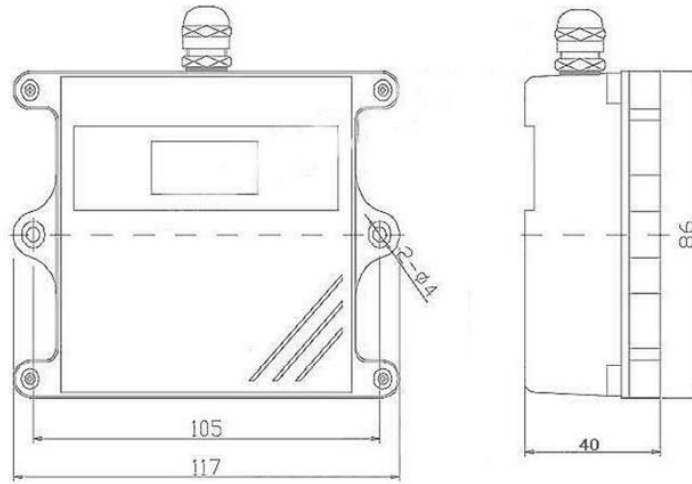

TECHNICAL SPECIFICATION

Item	Technical Specification
Range	500-1100hPa(mbar)
Resolution	0.1hPa
Accuracy	±1mBar(-20~45°C)
Temperature Drift	≤0.02%FS/°C
Response Time	<1s
Supply	12VDC
Output Signal	SDI-12
Power consumption	≤5mA active ≤1mA static
Operating Temperature	-40°C~+75°C
Ingress Protection	IP65
Storage	10-60°C @20%-90%RH
Dimensions	117 *86*40 mm
Weight(unpacked)	155g

2. It is recommended to install in the cabinet open to the atmosphere, for example: instrument shelter.

DIMENSION

Unit:mm

PARAMETER SELECTION TABLE

Remark	Series	Type	Supply	Range	Output	Cable Length	
RK							
	300						
		01					
			A				5V
			B				12-24V(typ.)
			X				Other
				A			600-1100hPa
				X			Other
					A		4-20mA
					B		0-5V
					C		0-10V
					D		RS485
					X		Other
						2000	Units:mm (typ.)
						3000	Units:mm
						...	Units:mm